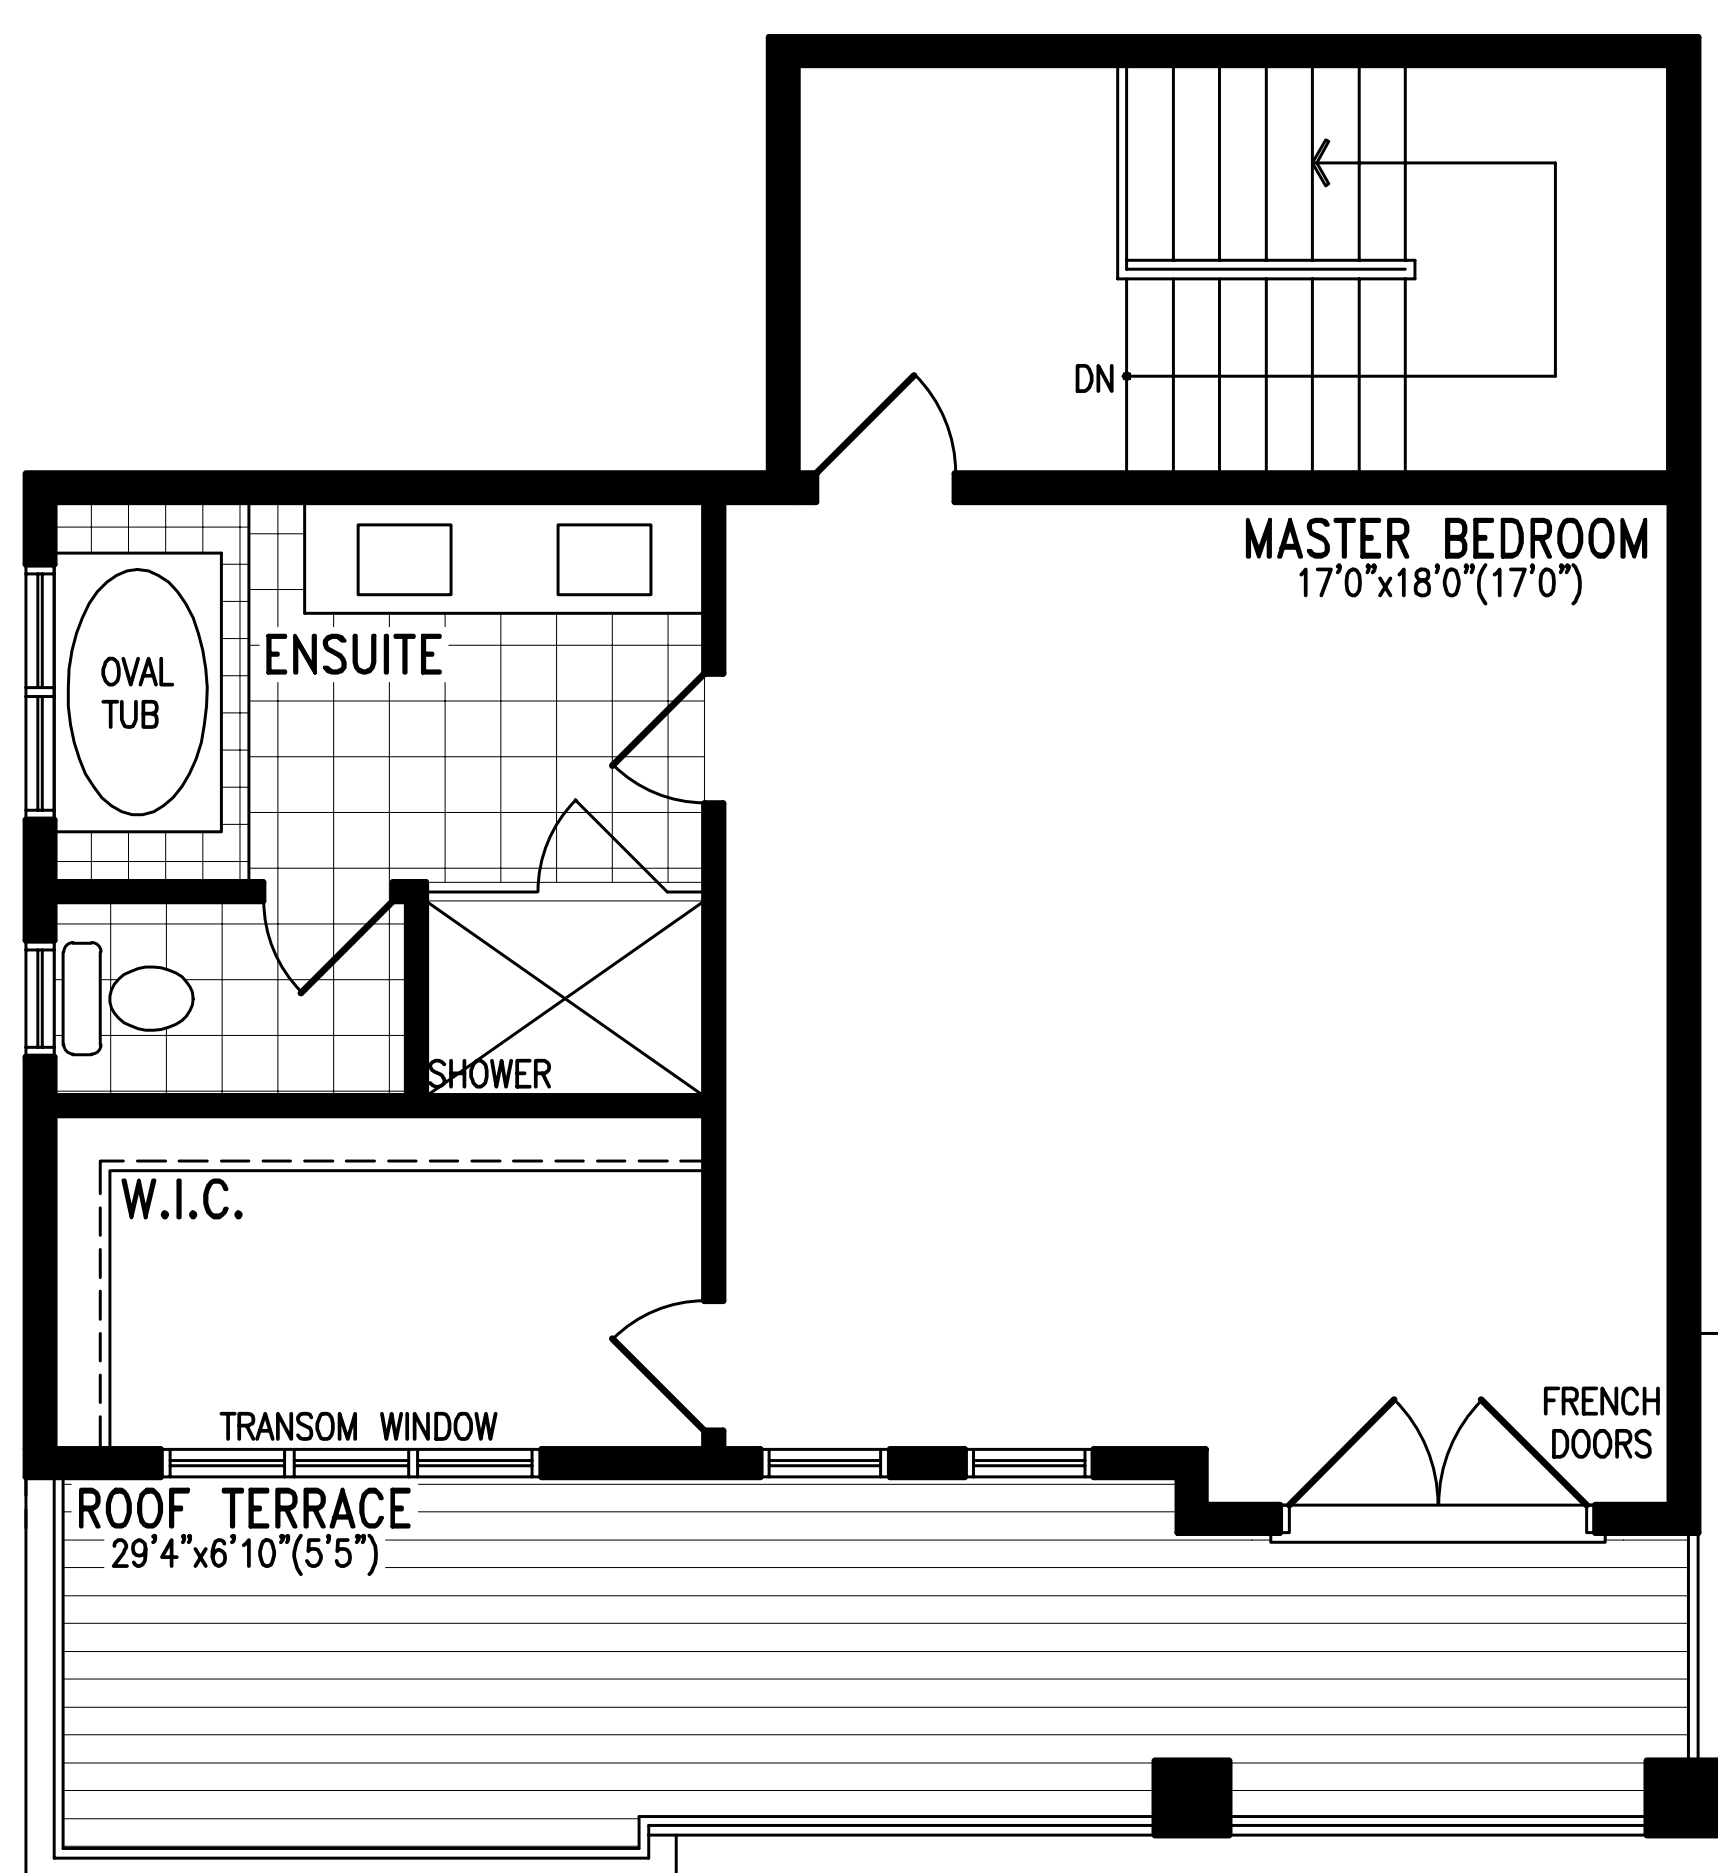

# THE GRAND SUMMIT

**STYLE A - 3487 SQ. FT.**

plus 284 sq.ft. of outdoor living space

5 BED 4.5 BATH  
LOFT & TERRACE

**STYLE B - 3486 SQ. FT.**

plus 287 sq.ft. of outdoor living space

5 BED 4.5 BATH  
LOFT & TERRACE

STYLE A

loft master bedroom  
& terrace level 'A'

second level 'A'  
5 bedroom & terrace