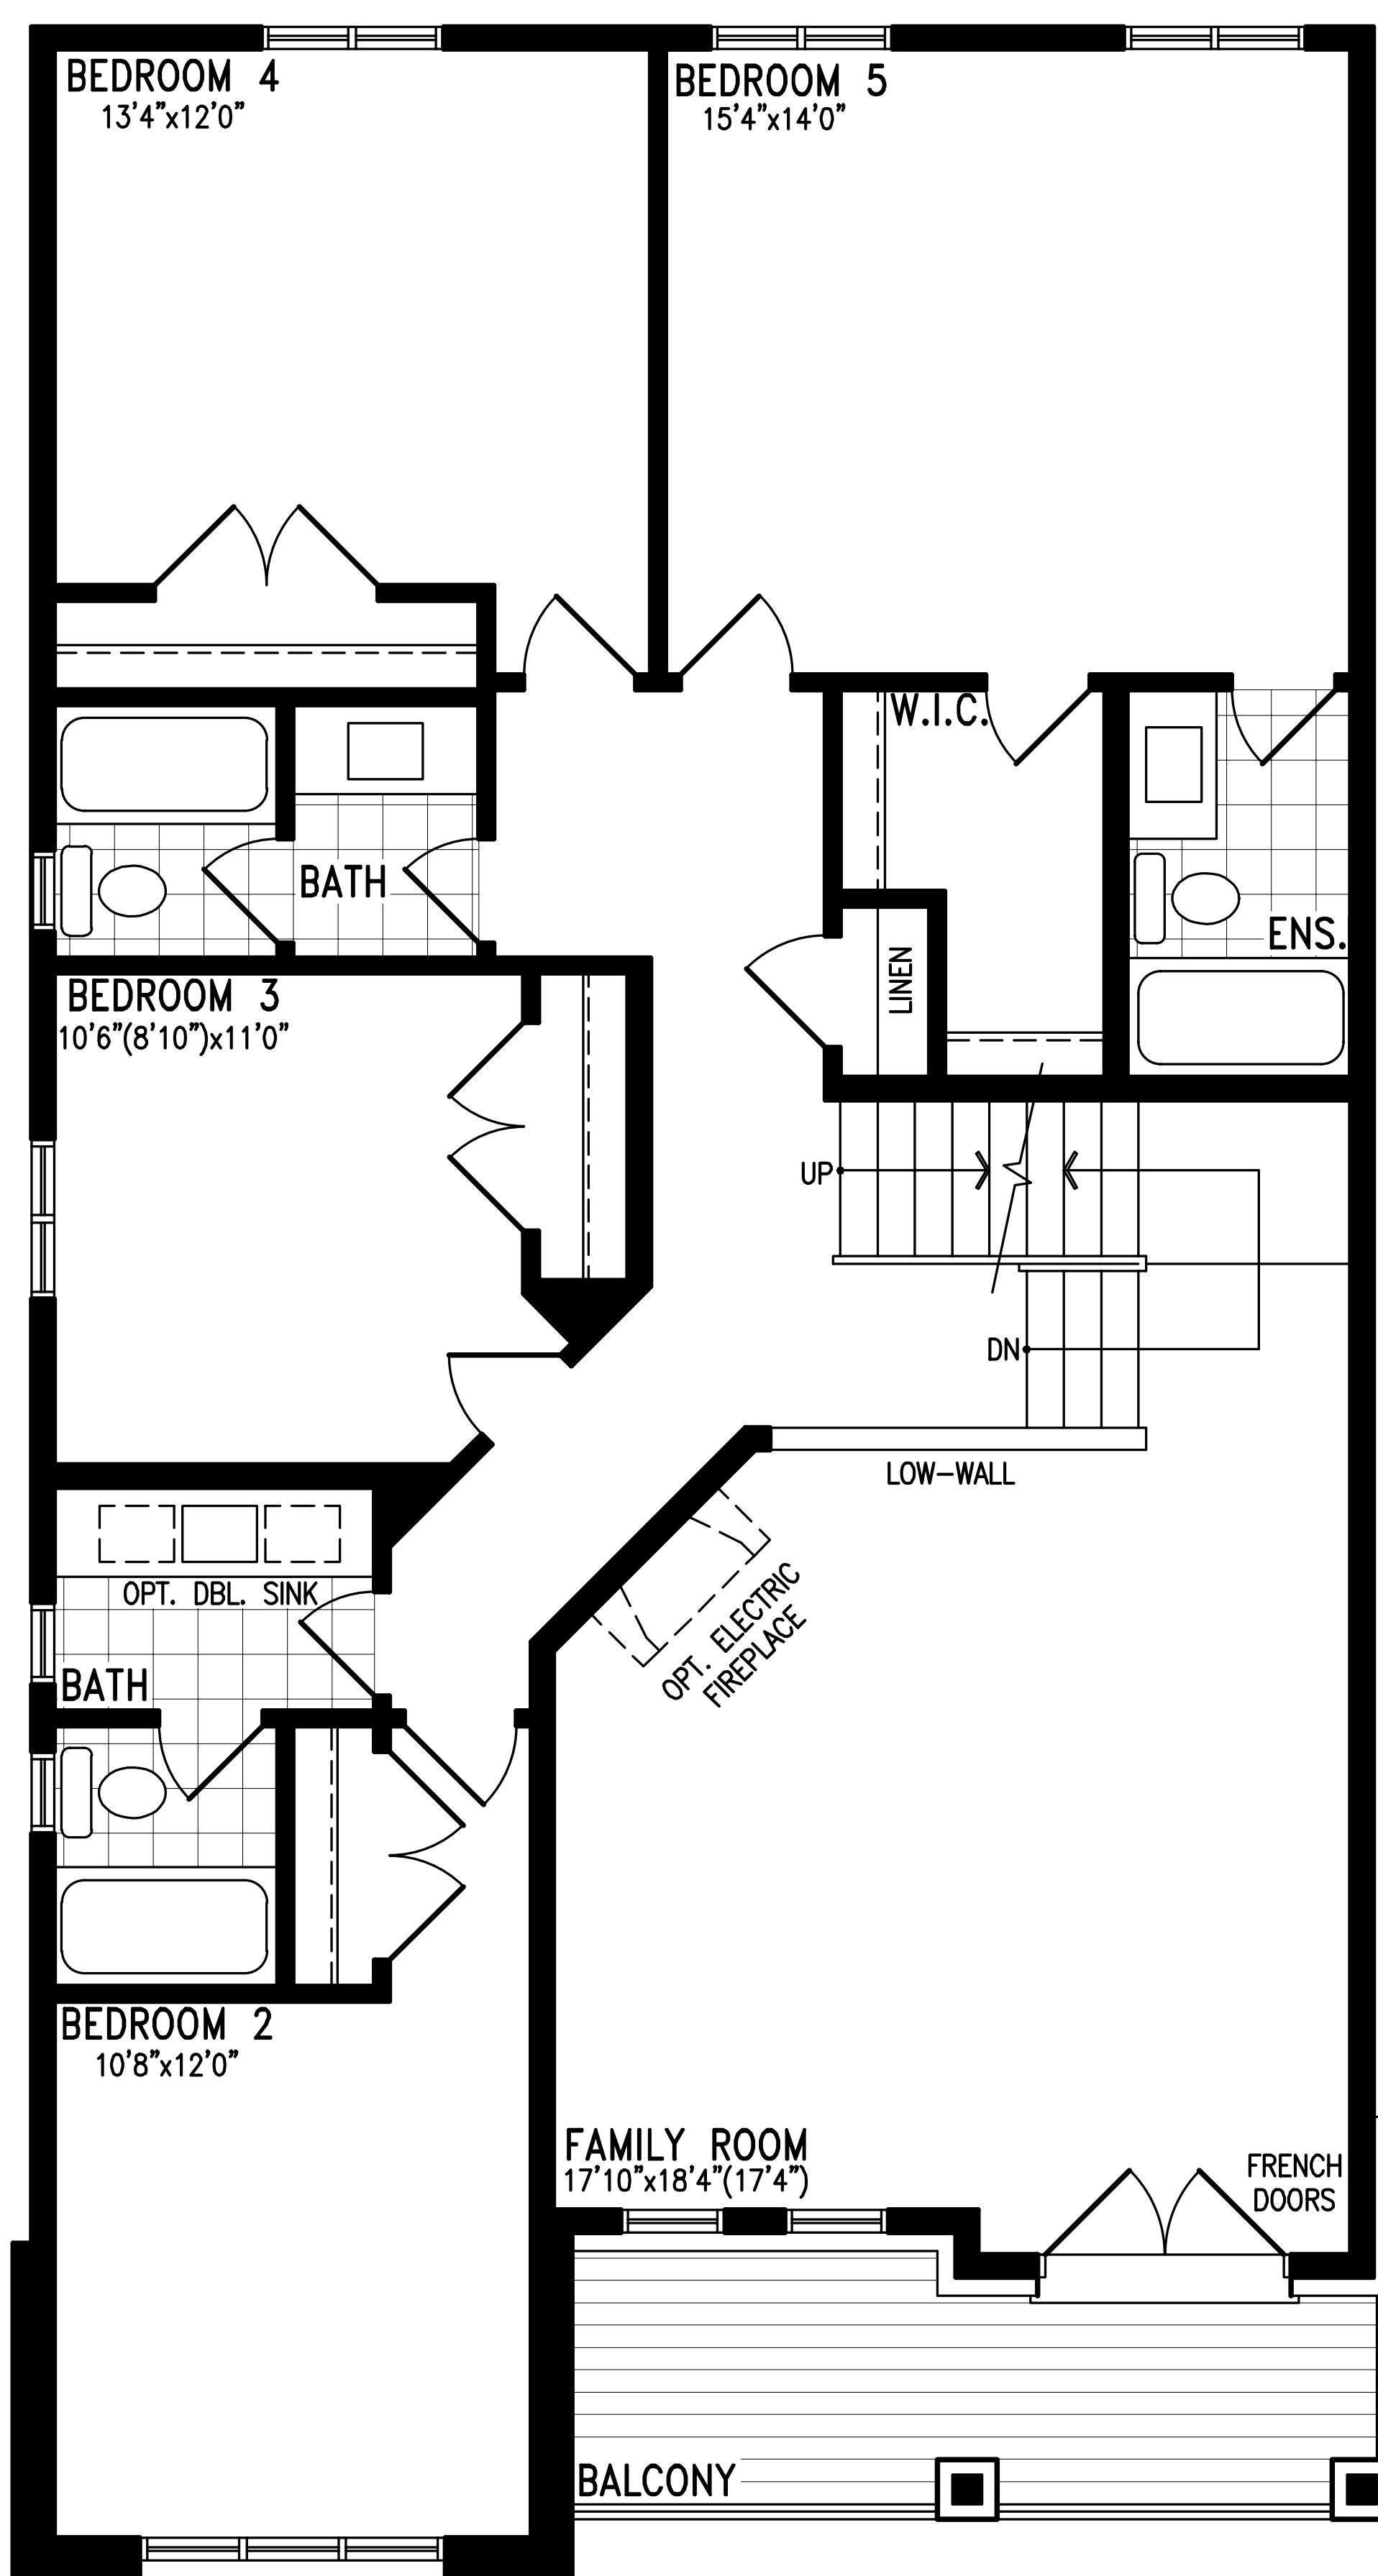

# THE GRAND SUMMIT

**STYLE A - 3487 SQ. FT.**

plus 284 sq.ft. of outdoor living space

5 BED 4.5 BATH  
LOFT & TERRACE

**STYLE B - 3486 SQ. FT.**

plus 287 sq.ft. of outdoor living space

5 BED 4.5 BATH  
LOFT & TERRACE

STYLE A

loft master bedroom  
& terrace level 'A'

second level 'A'  
5 bedroom & terrace