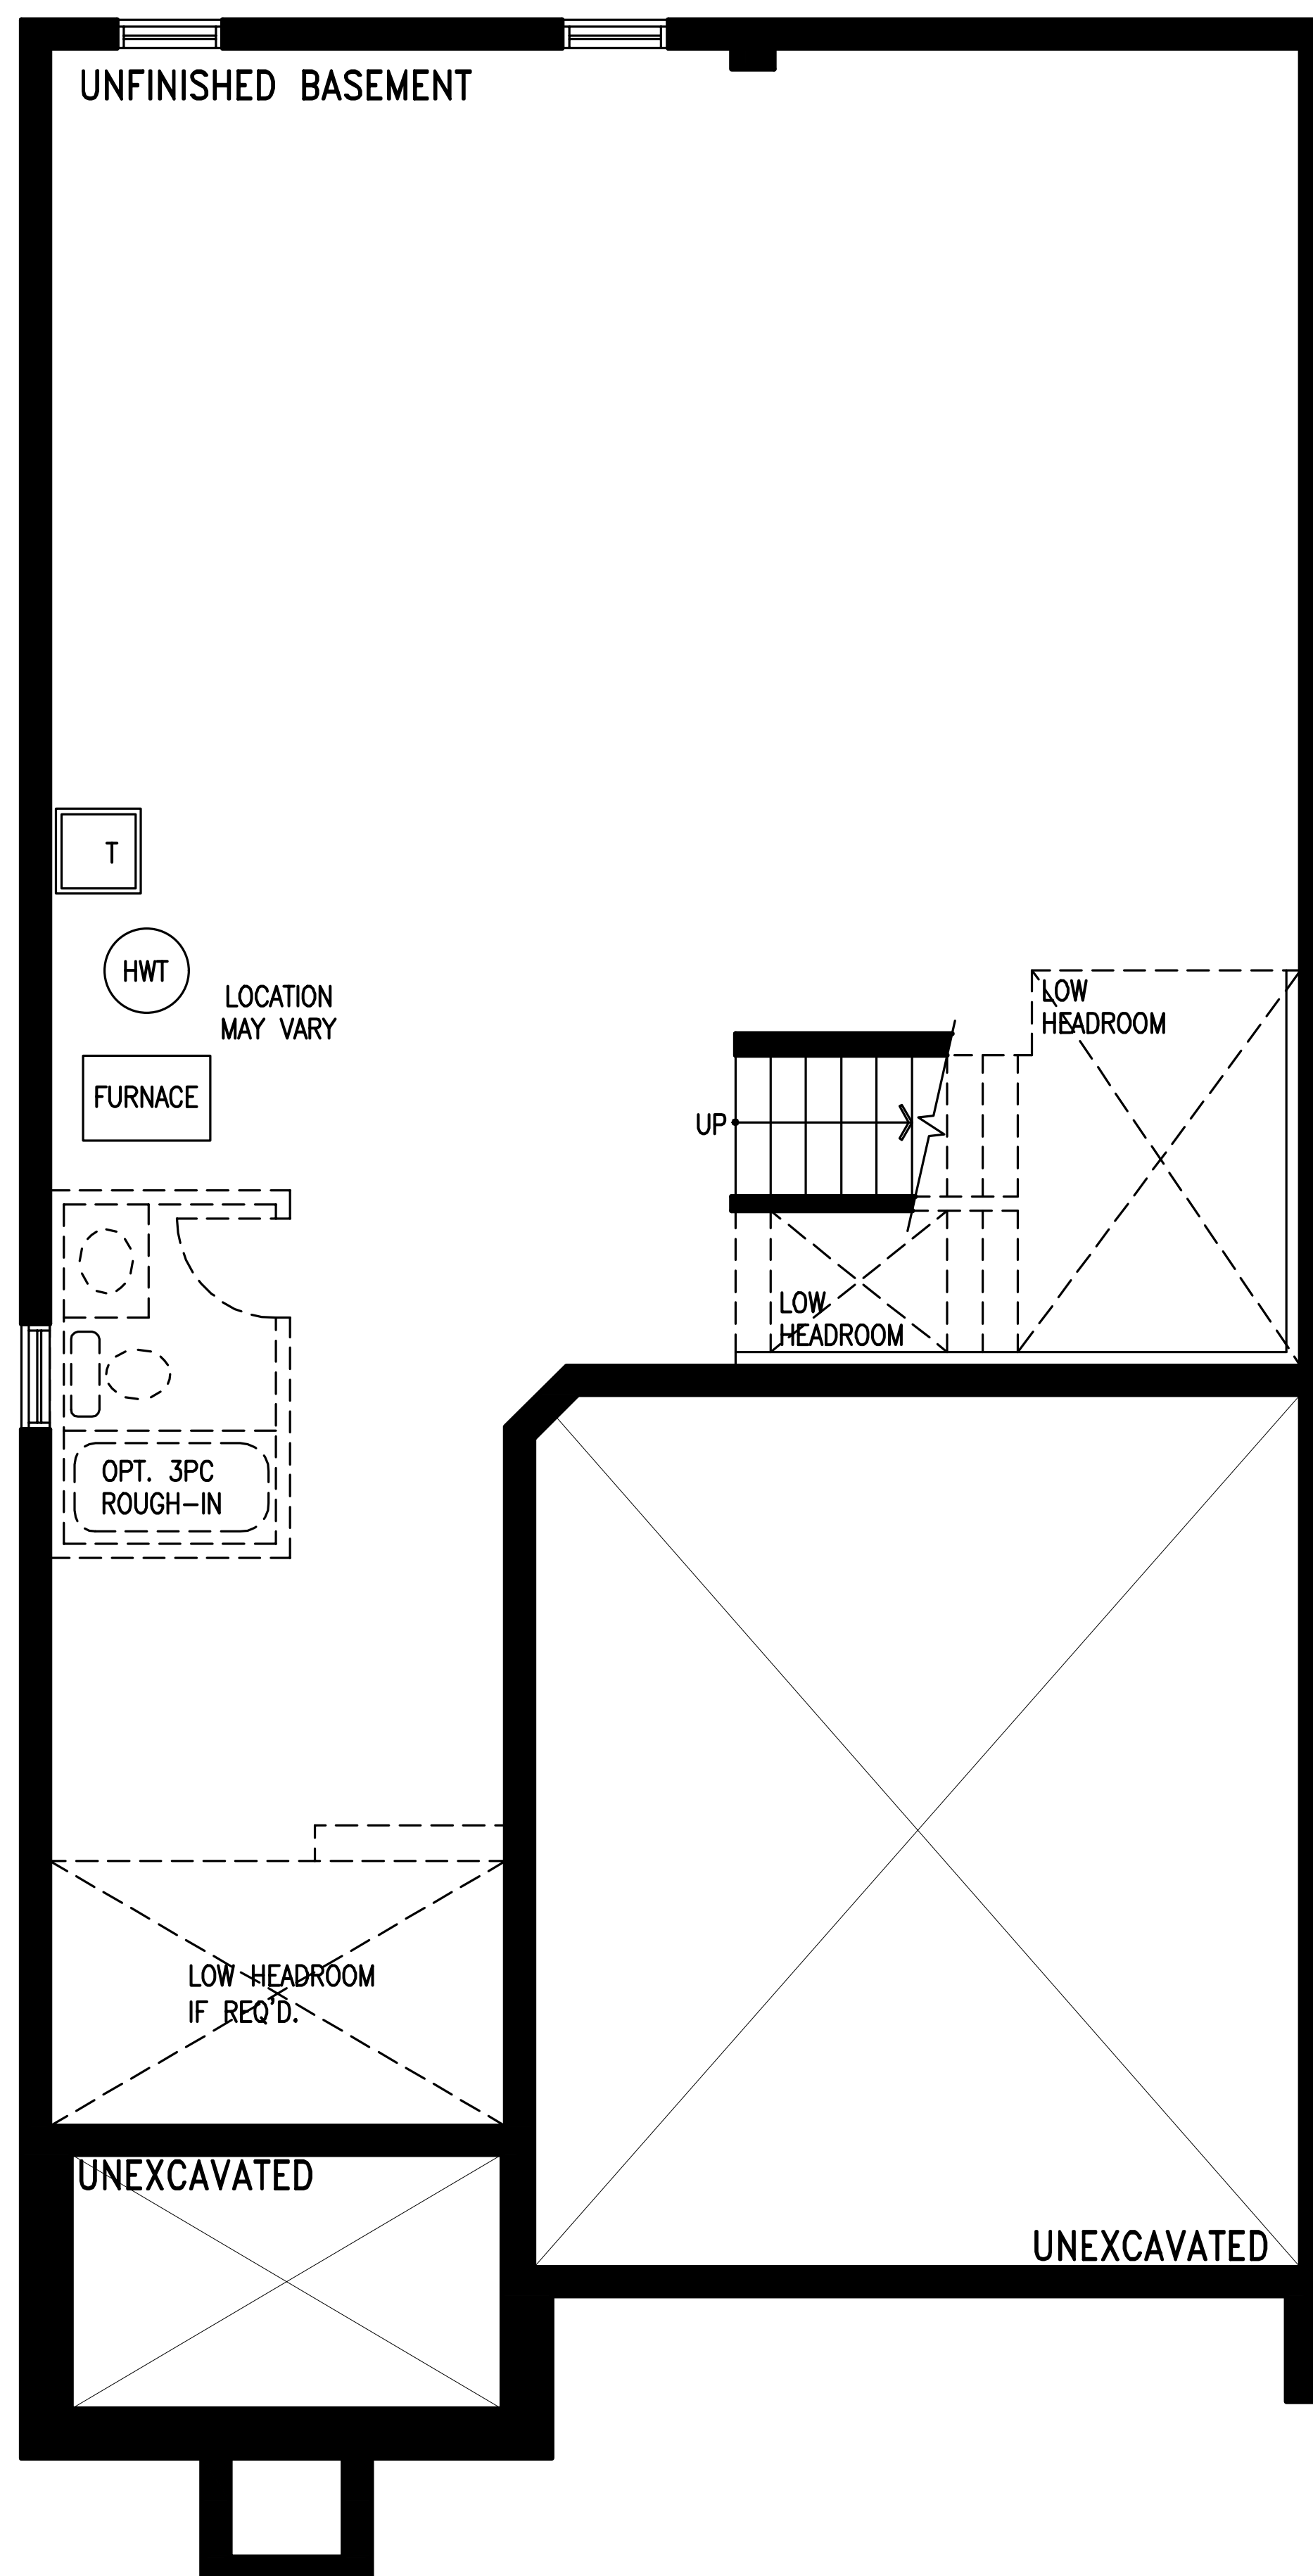

# THE GRAND SUMMIT

**STYLE A - 3487 SQ. FT.**

plus 284 sq.ft. of outdoor living space

5 BED 4.5 BATH  
LOFT & TERRACE

**STYLE B - 3486 SQ. FT.**

plus 287 sq.ft. of outdoor living space

5 BED 4.5 BATH  
LOFT & TERRACE

STYLE A

lower level 'A' & 'B'