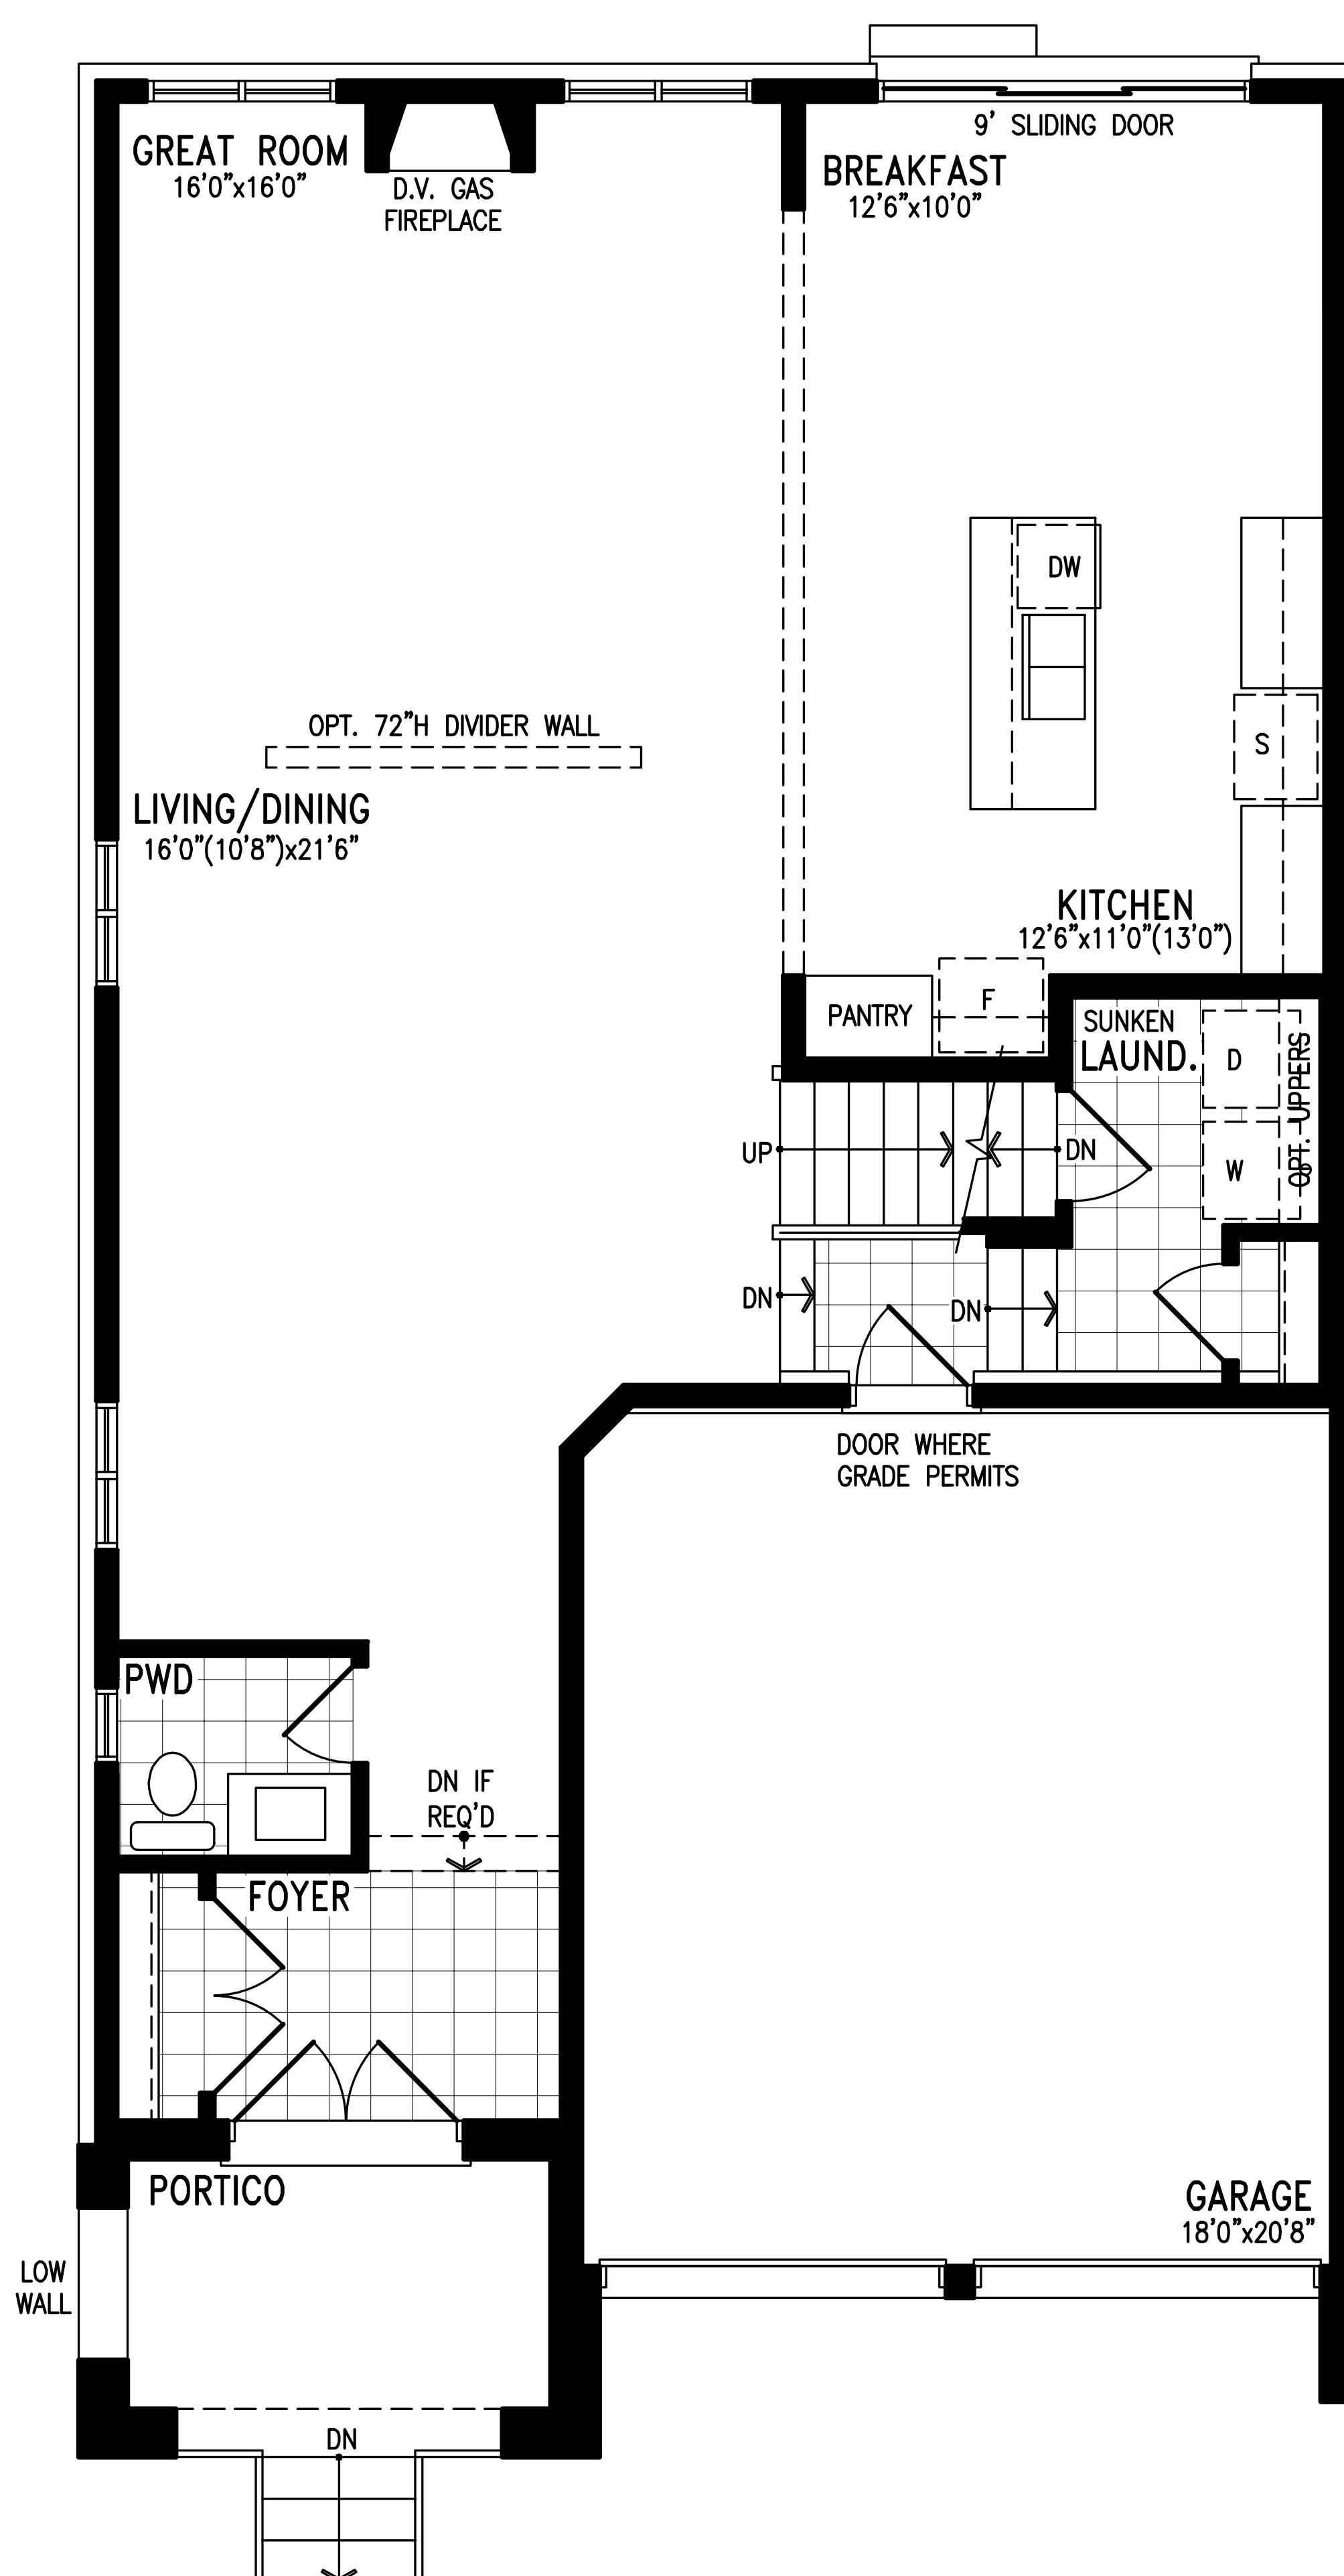

# THE GRAND SUMMIT

**STYLE A - 3487 SQ. FT.**

plus 284 sq.ft. of outdoor living space

5 BED 4.5 BATH  
LOFT & TERRACE

**STYLE B - 3486 SQ. FT.**

plus 287 sq.ft. of outdoor living space

5 BED 4.5 BATH  
LOFT & TERRACE

STYLE A

main level 'A' & 'B'